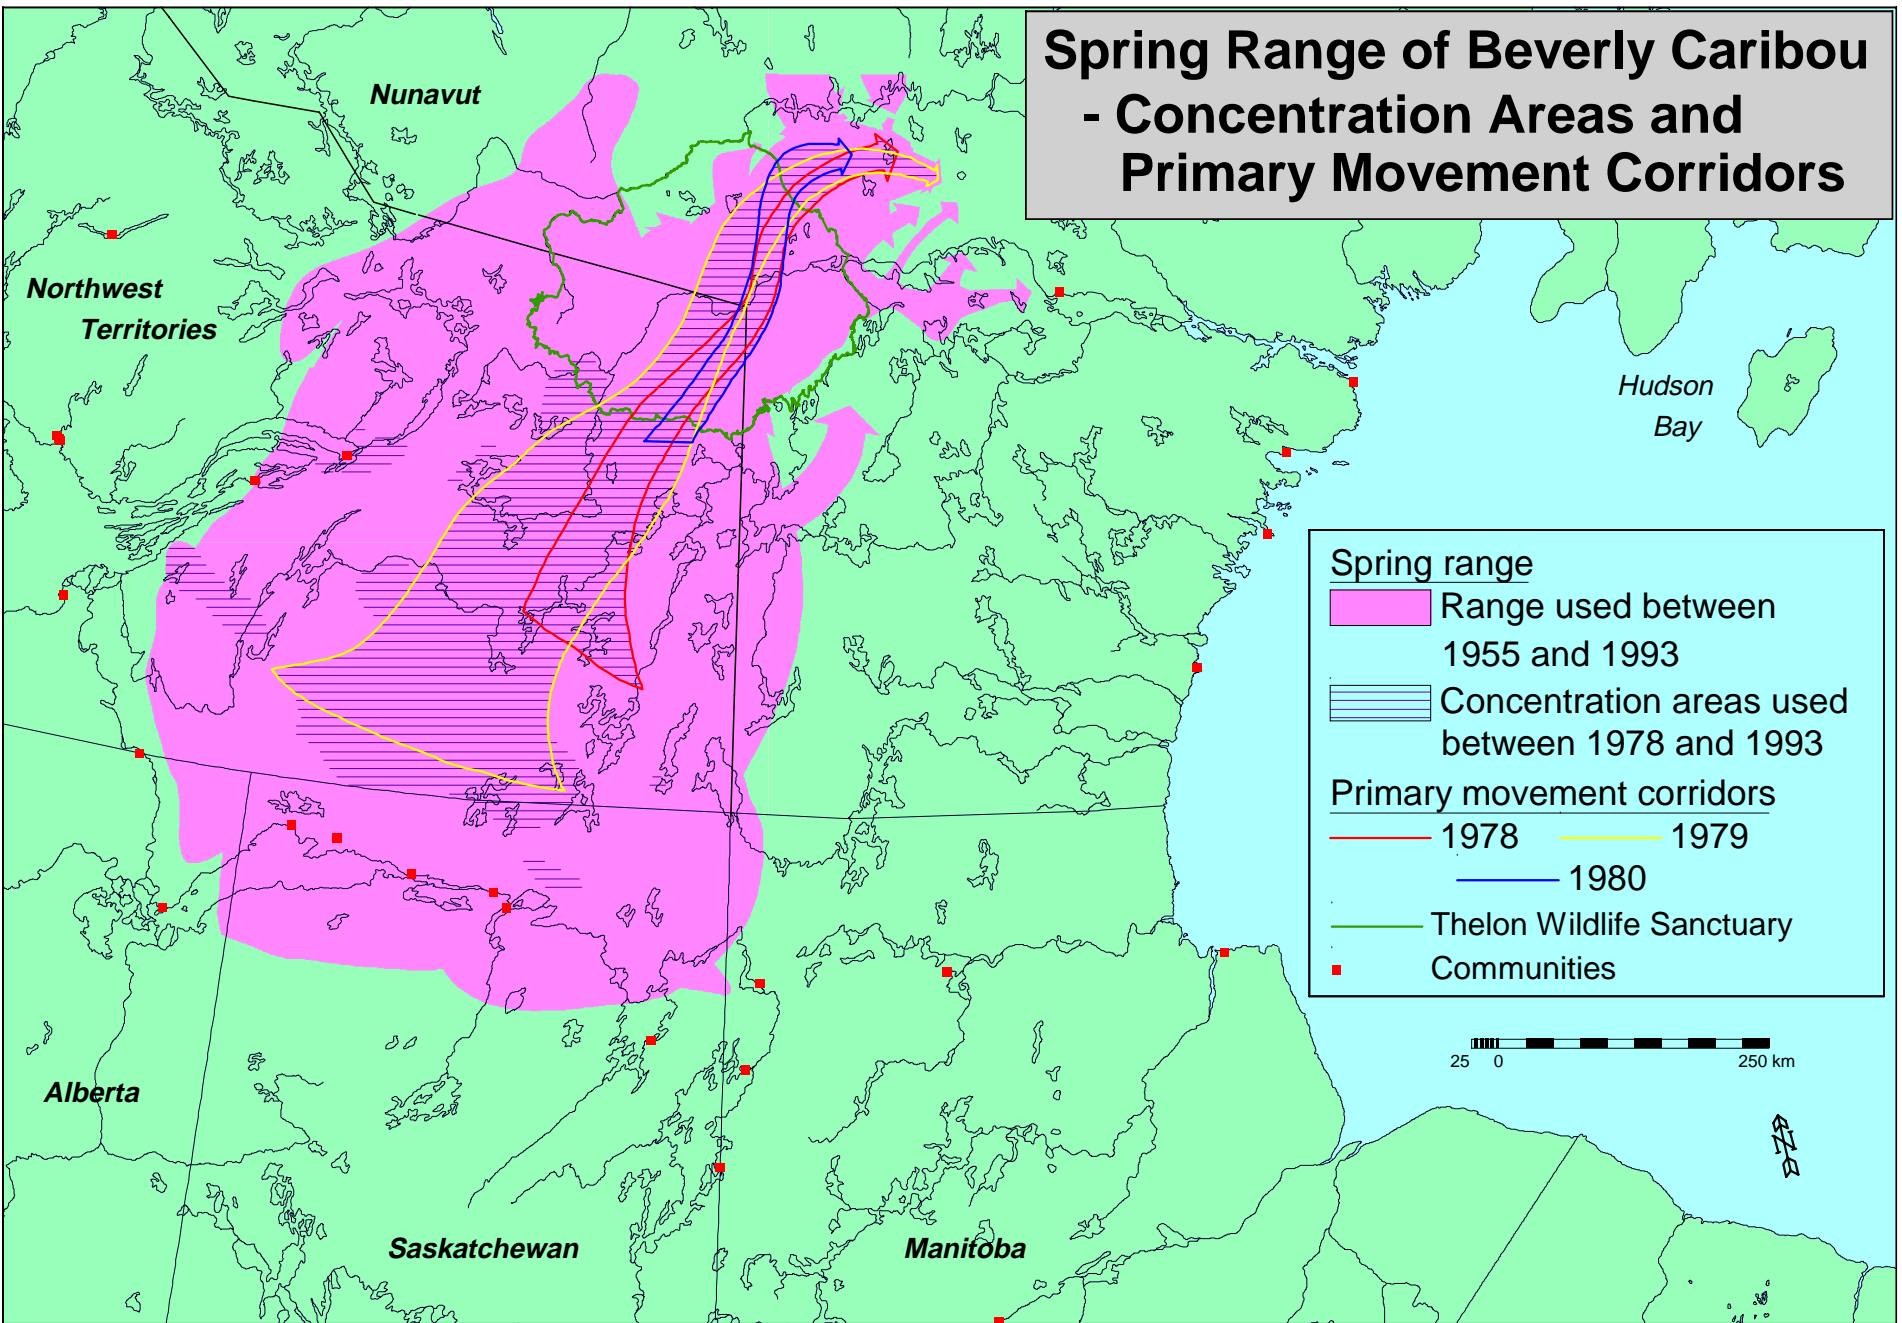

# Spring Range of Beverly Caribou - Concentration Areas and Primary Movement Corridors

**Spring range**  
Range used between 1955 and 1993  
Concentration areas used between 1978 and 1993

**Primary movement corridors**  
1978      1979  
1980  
Thelon Wildlife Sanctuary  
Communities