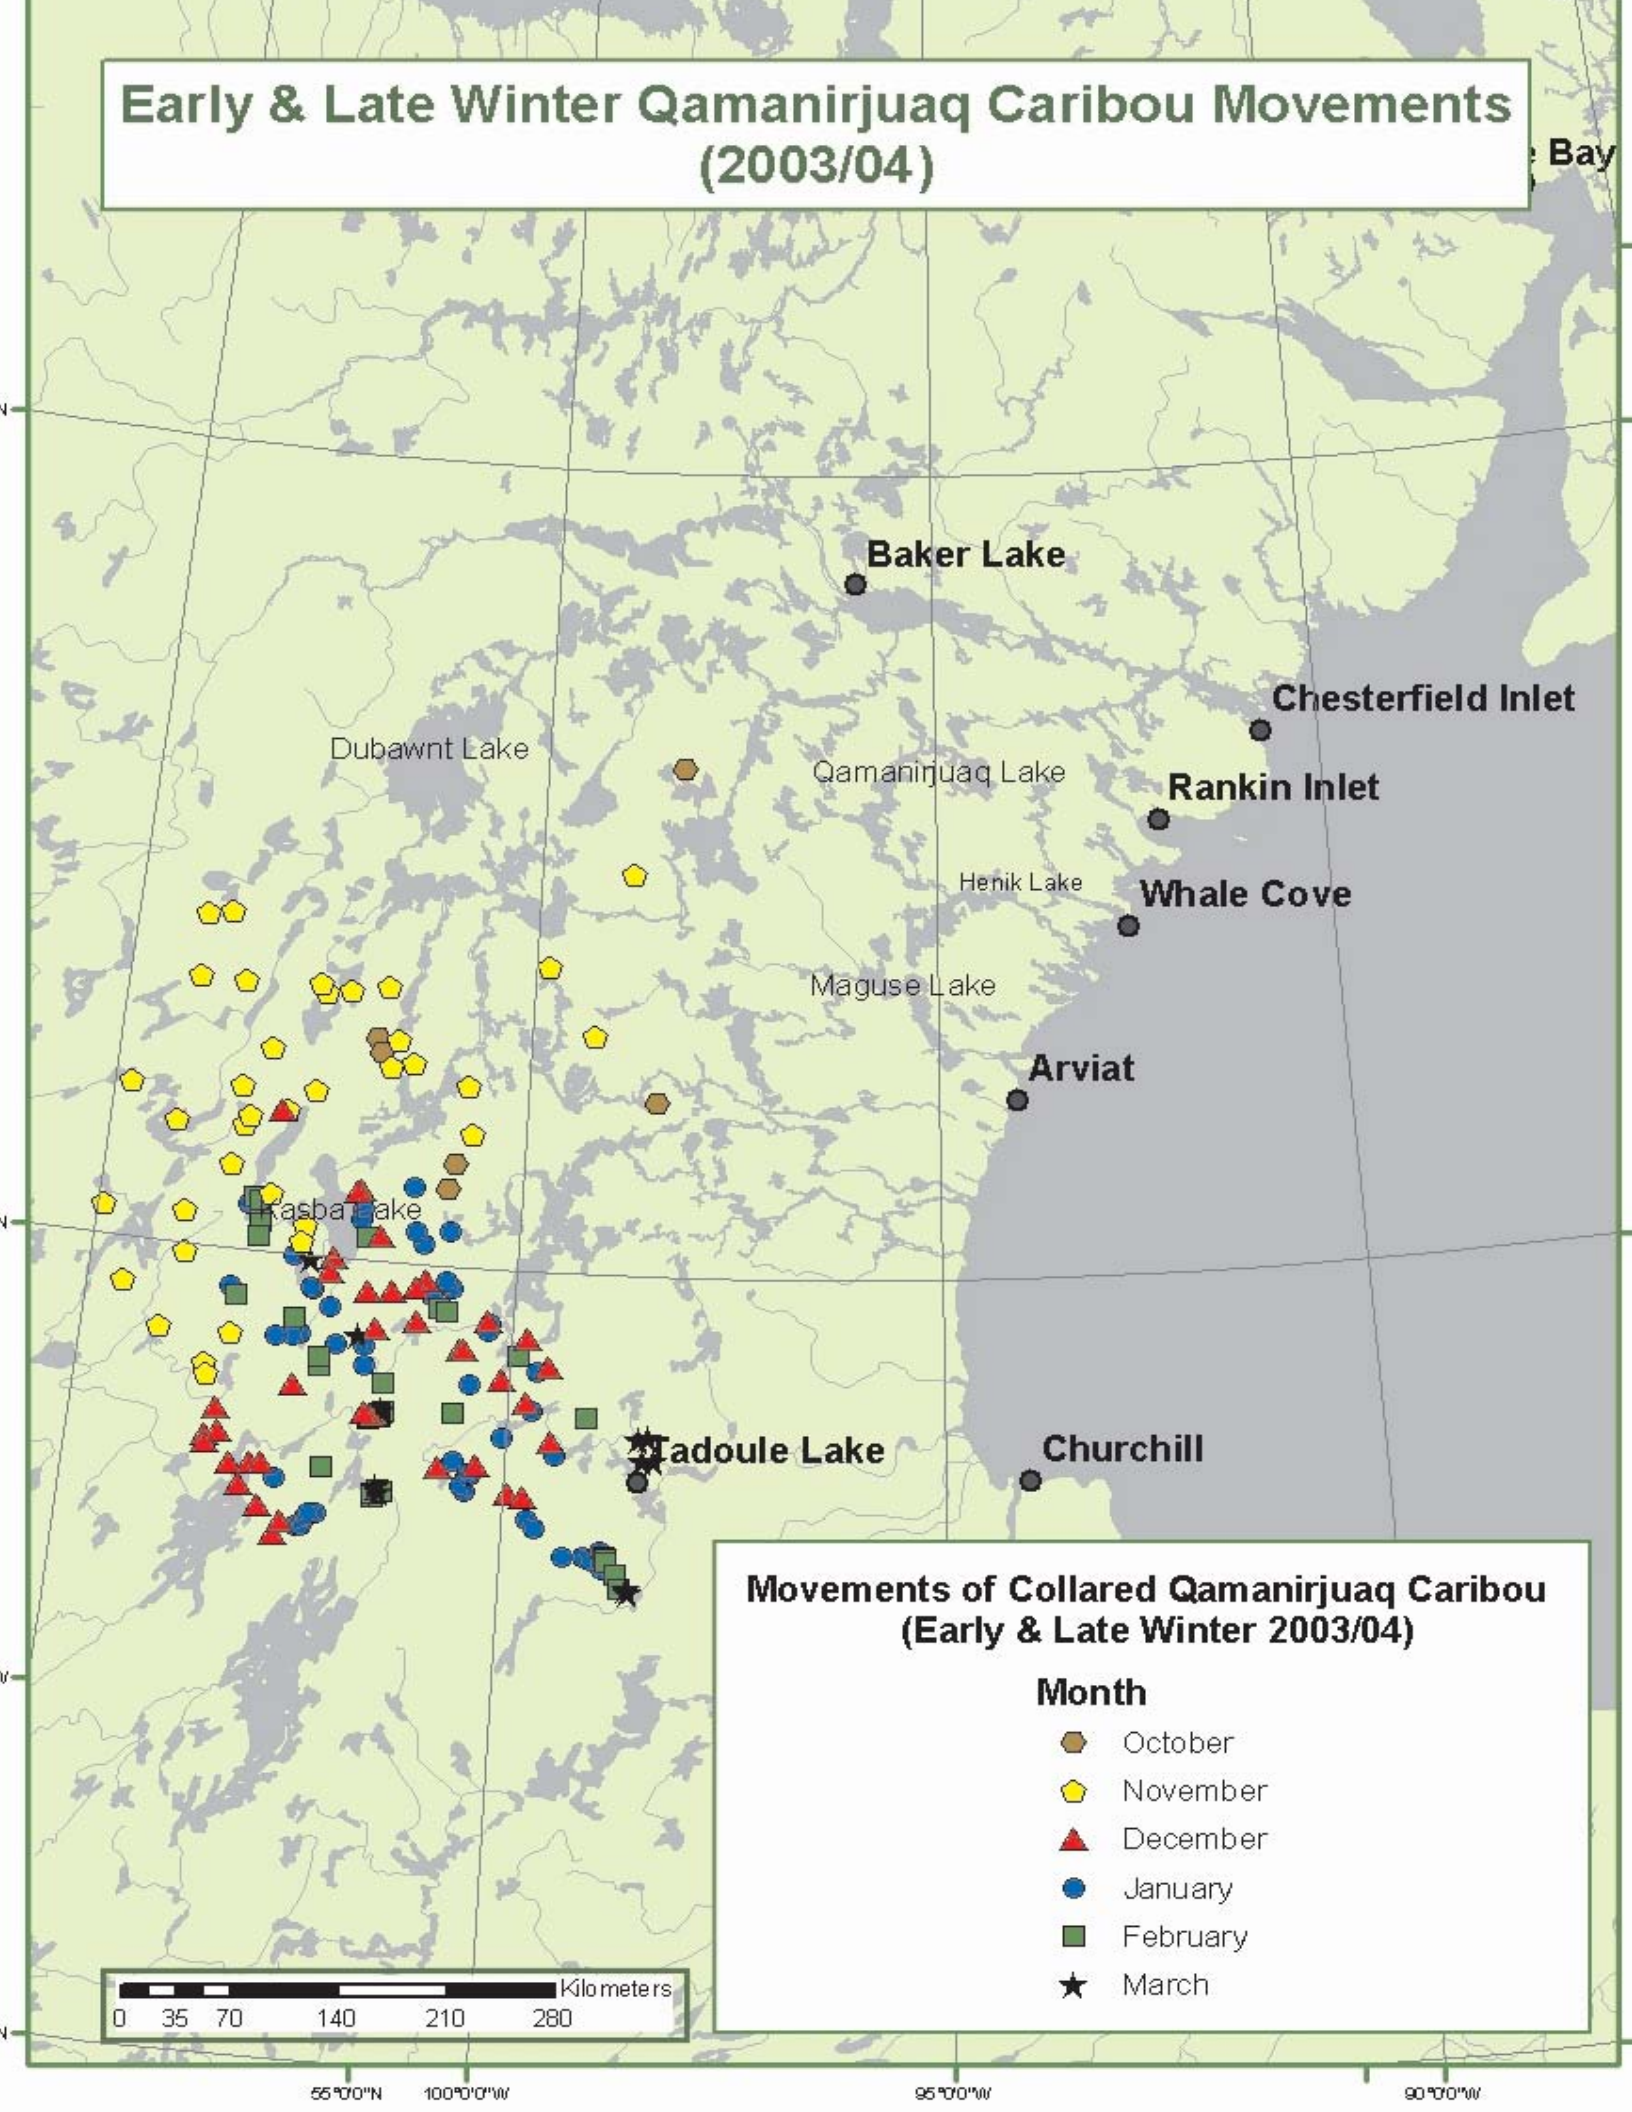

Early & Late Winter Qamanirjuaq Caribou Movements (2003/04)

Movements of Collared Qamanirjuaq Caribou (Early & Late Winter 2003/04)

Month

- October
- November
- December
- January
- February
- March

0 35 70 140 210 280 Kilometers

65°00'N 100°00'W

95°00'W

90°00'W