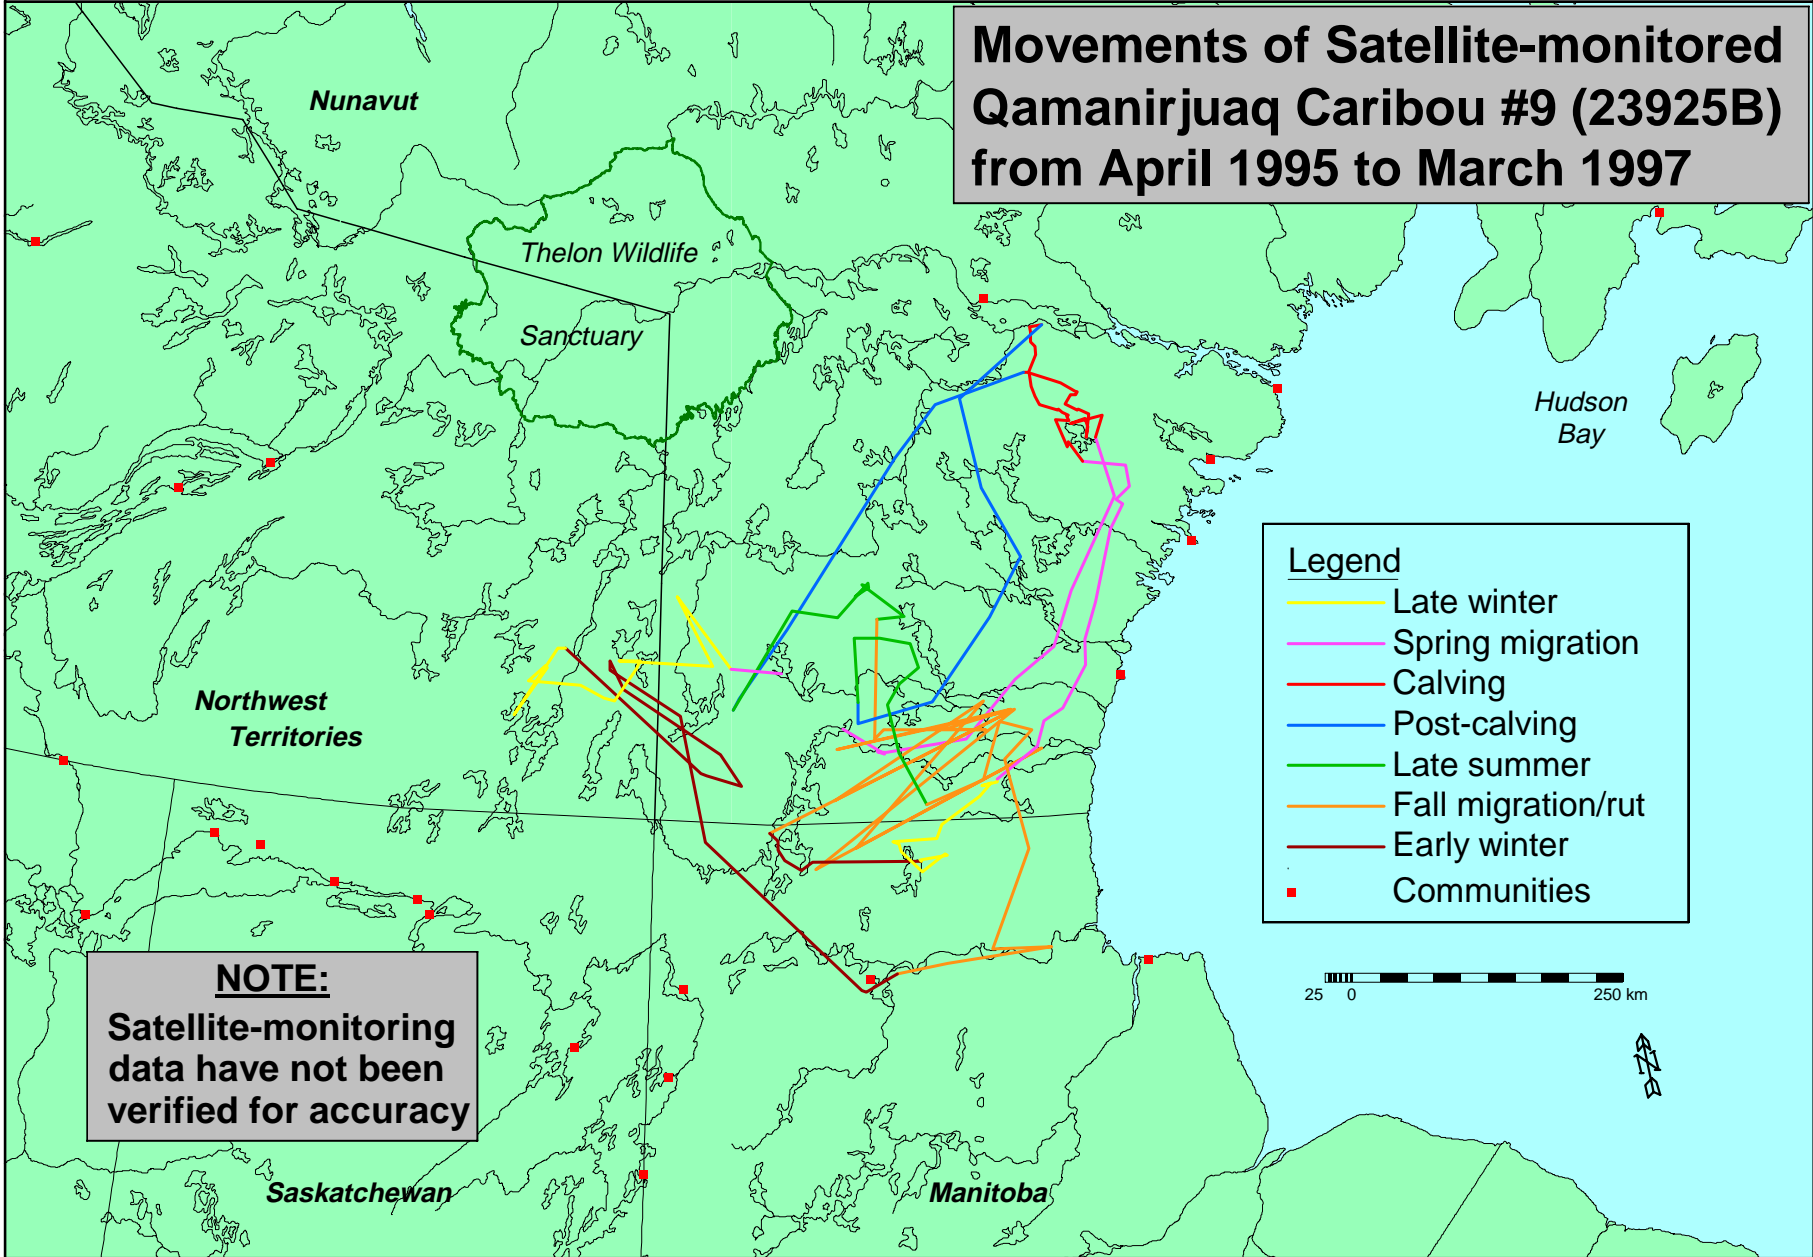

Movements of Satellite-monitored Qamanirjuaq Caribou #9 (23925B) from April 1995 to March 1997

NOTE:
Satellite-monitoring data have not been verified for accuracy

Legend

- Late winter
- Spring migration
- Calving
- Post-calving
- Late summer
- Fall migration/rut
- Early winter
- Communities