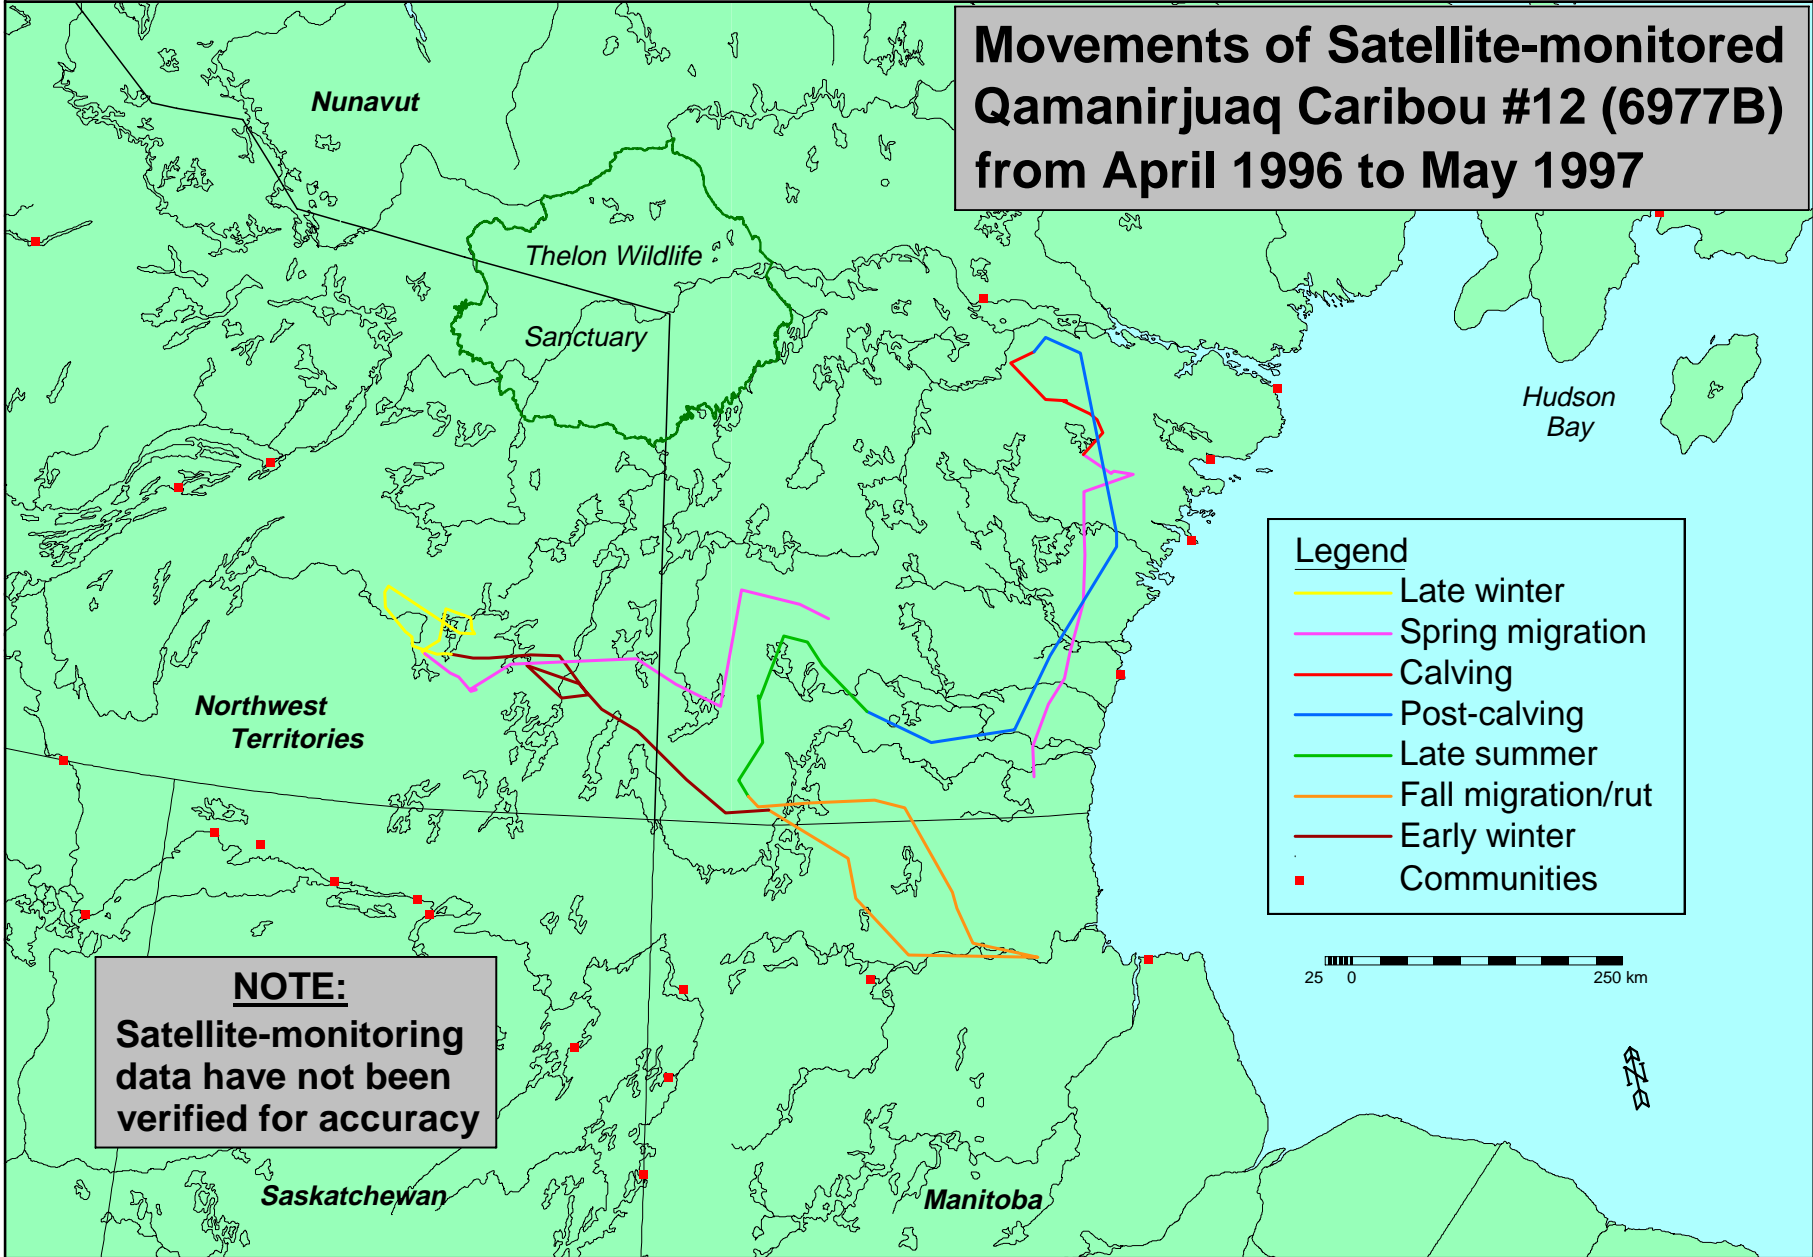

Movements of Satellite-monitored Qamanirjuaq Caribou #12 (6977B) from April 1996 to May 1997

Legend

- Late winter
- Spring migration
- Calving
- Post-calving
- Late summer
- Fall migration/rut
- Early winter
- Communities

NOTE:
Satellite-monitoring data have not been verified for accuracy