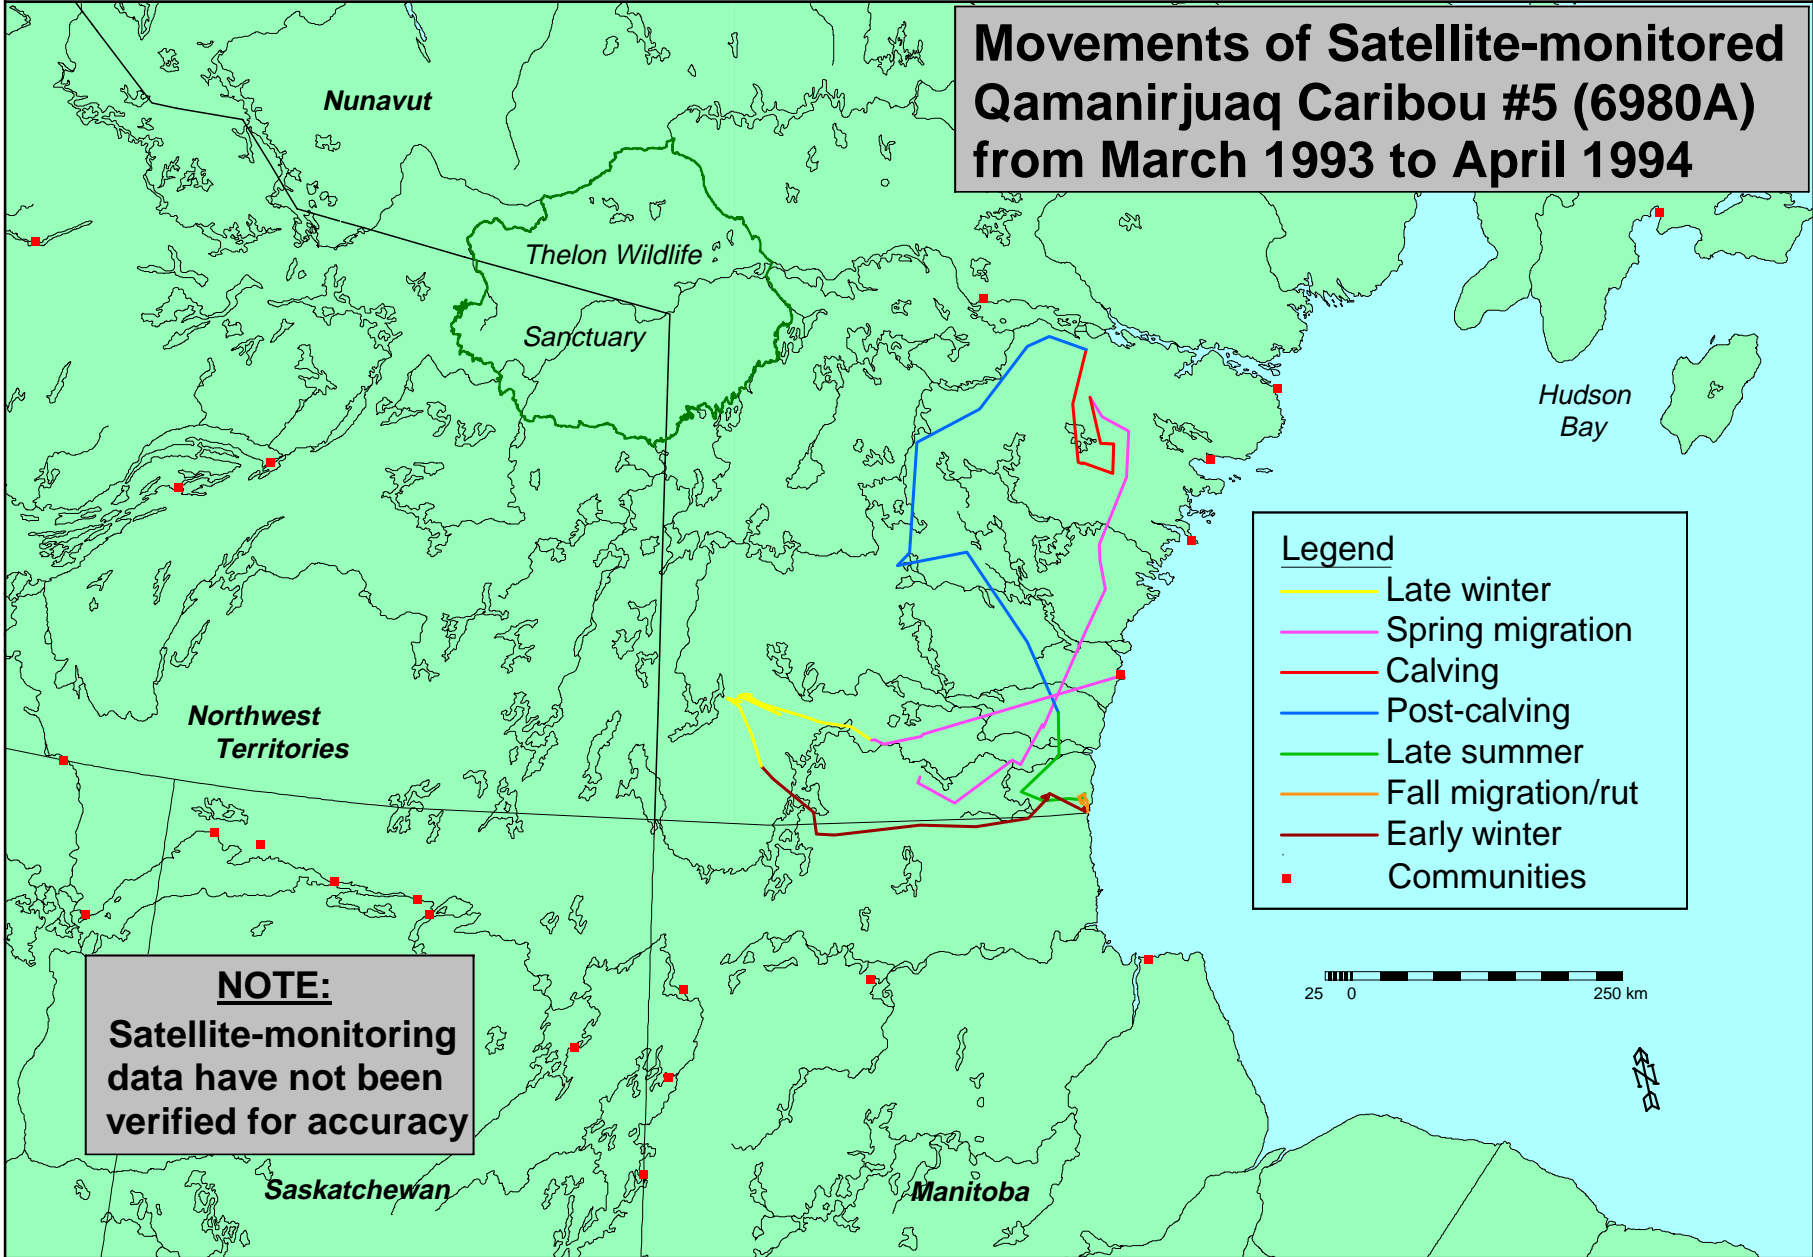

Movements of Satellite-monitored Qamanirjuaq Caribou #5 (6980A) from March 1993 to April 1994

NOTE:
Satellite-monitoring data have not been verified for accuracy

Legend

- Late winter
- Spring migration
- Calving
- Post-calving
- Late summer
- Fall migration/rut
- Early winter
- Communities