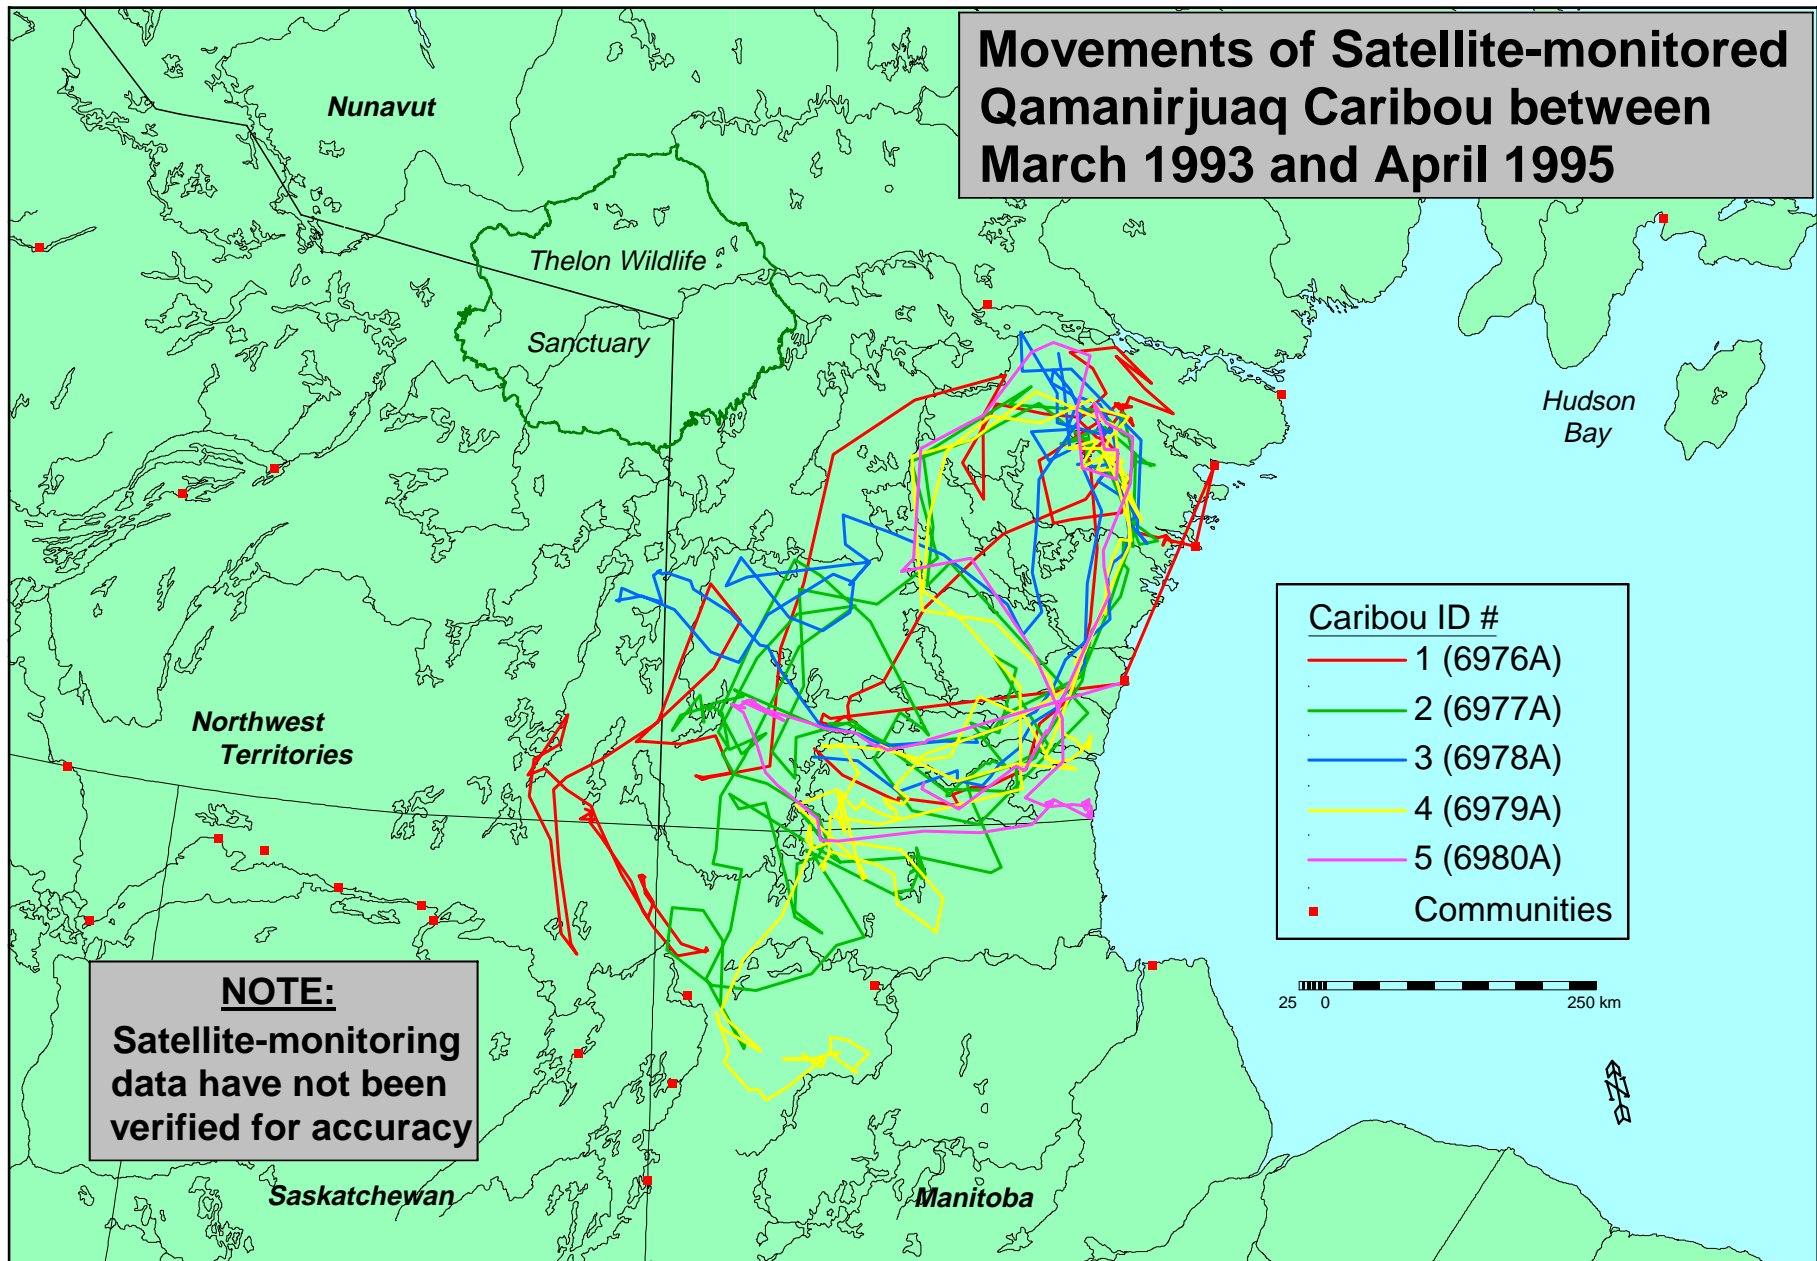

# Movements of Satellite-monitored Qamanirjuaq Caribou between March 1993 and April 1995

**NOTE:**  
Satellite-monitoring data have not been verified for accuracy