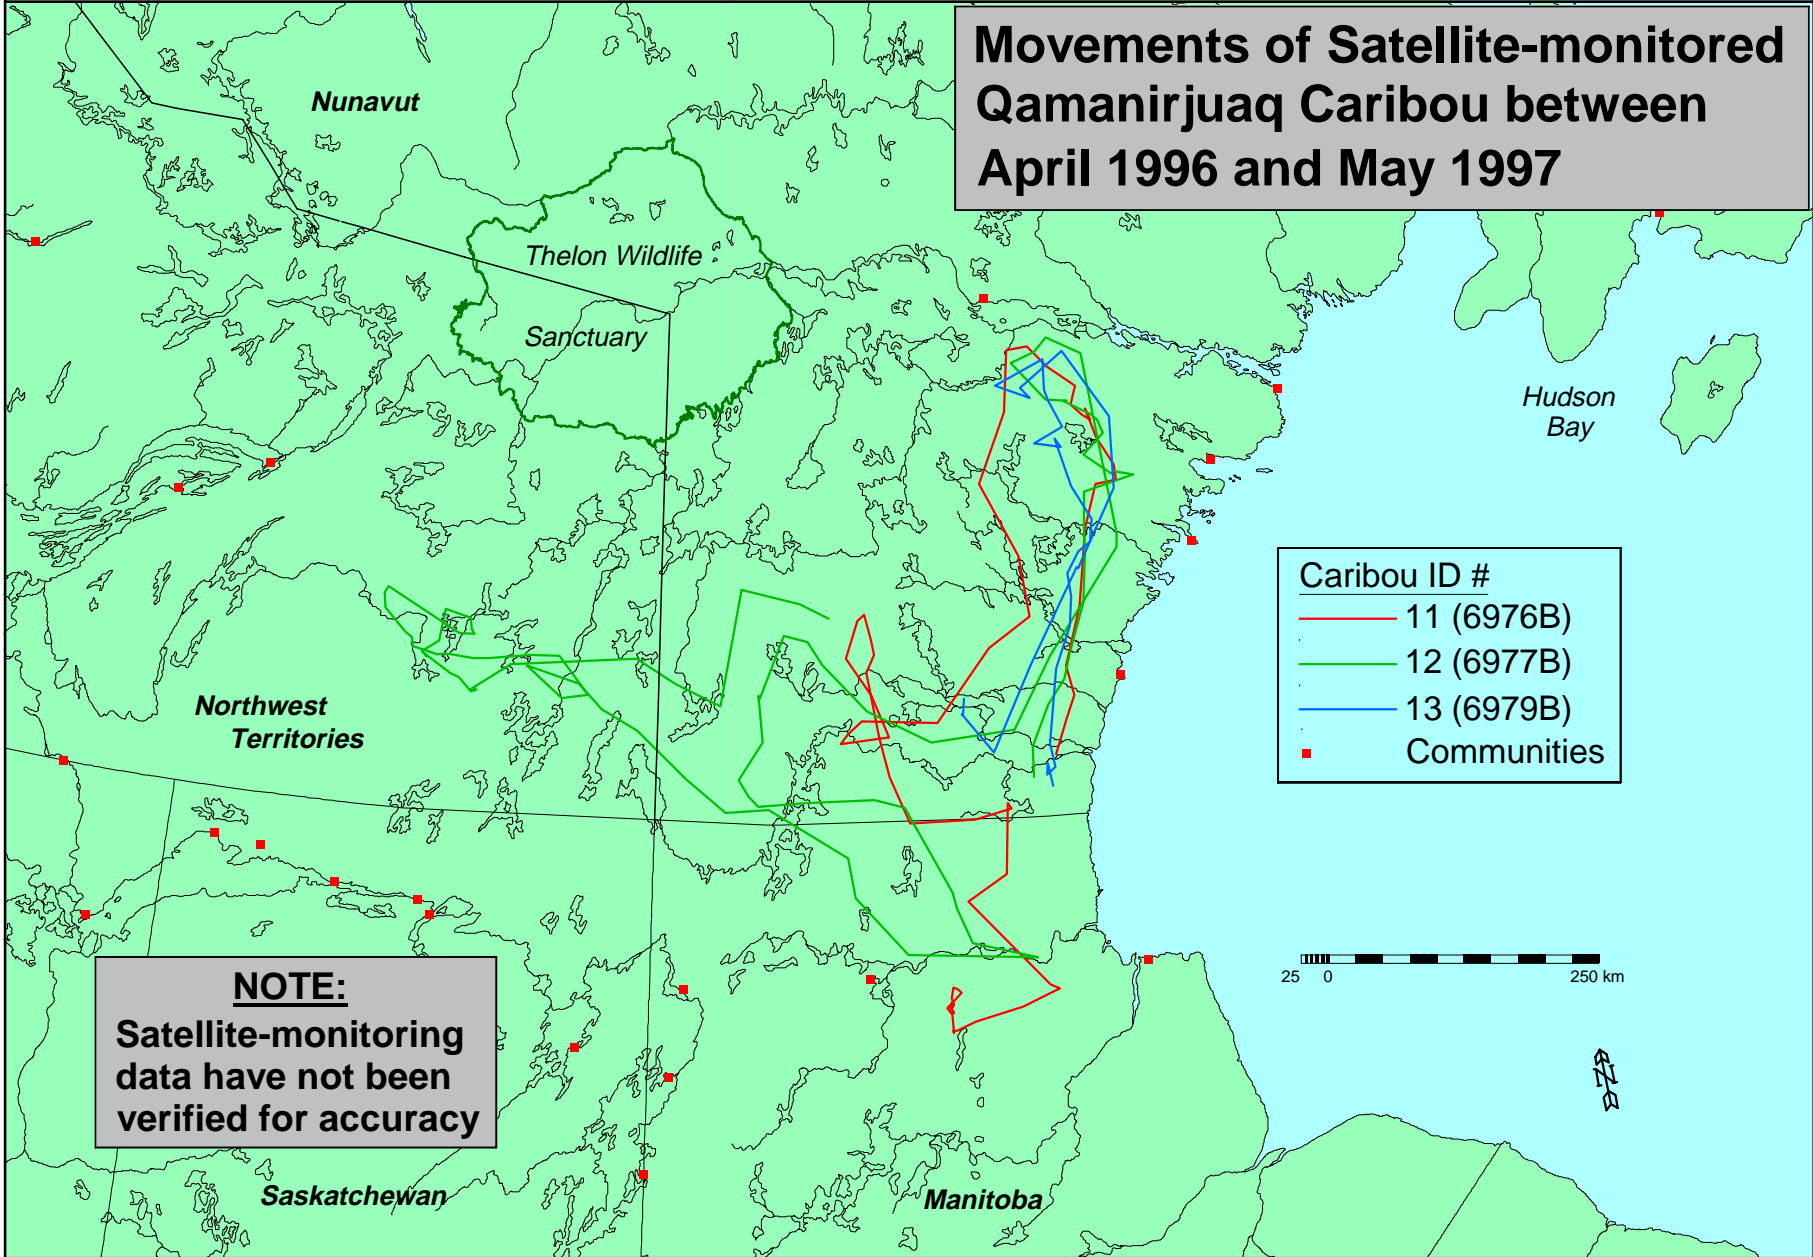

Movements of Satellite-monitored Qamanirjuaq Caribou between April 1996 and May 1997

Caribou ID #

- 11 (6976B)
- 12 (6977B)
- 13 (6979B)
- Communities

NOTE:
Satellite-monitoring data have not been verified for accuracy