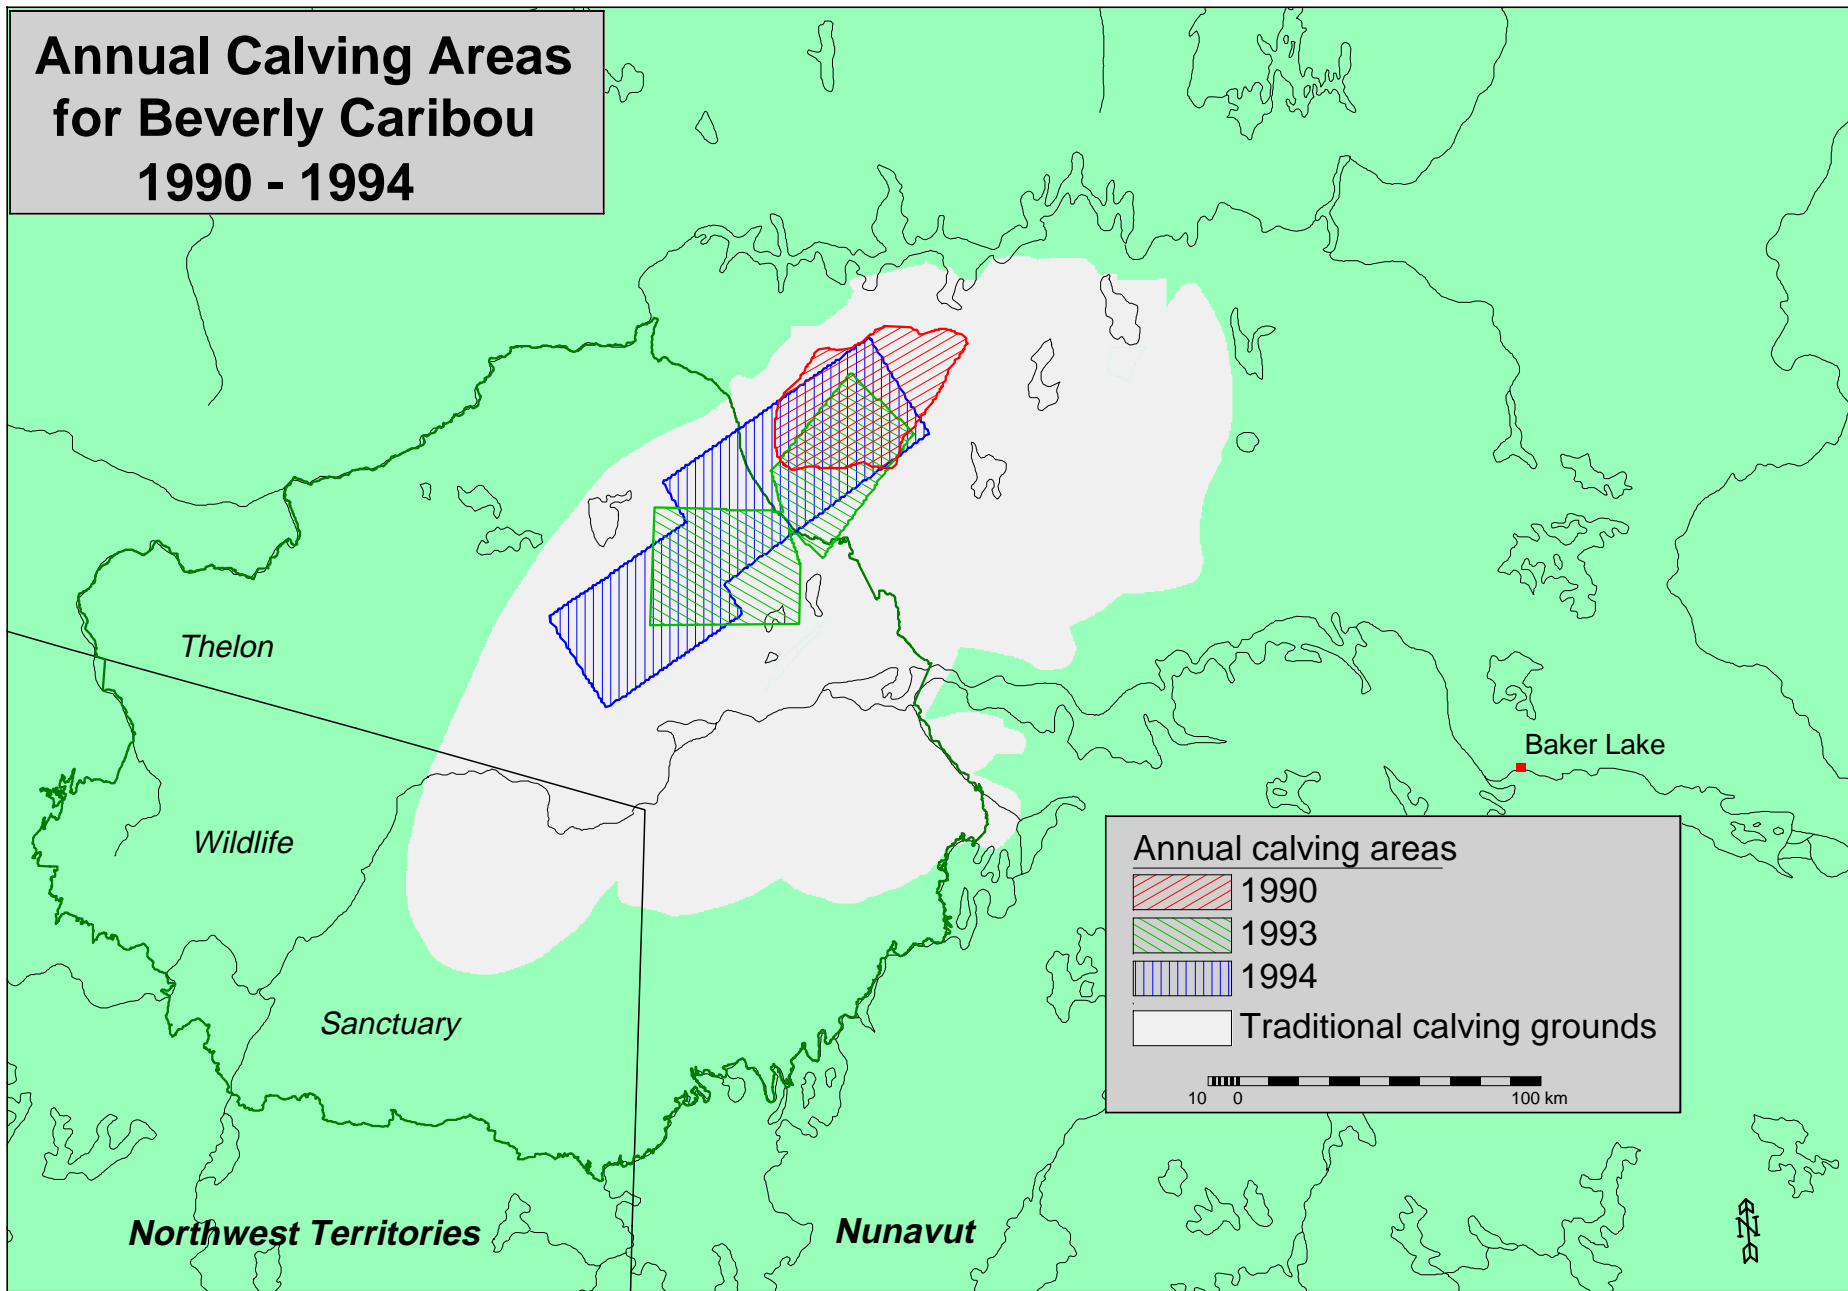

# Annual Calving Areas for Beverly Caribou 1990 - 1994

Thelon

Wildlife

Sanctuary

Northwest Territories

Nunavut

Baker Lake

Annual calving areas

- 1990
- 1993
- 1994
- Traditional calving grounds

10 0 100 km