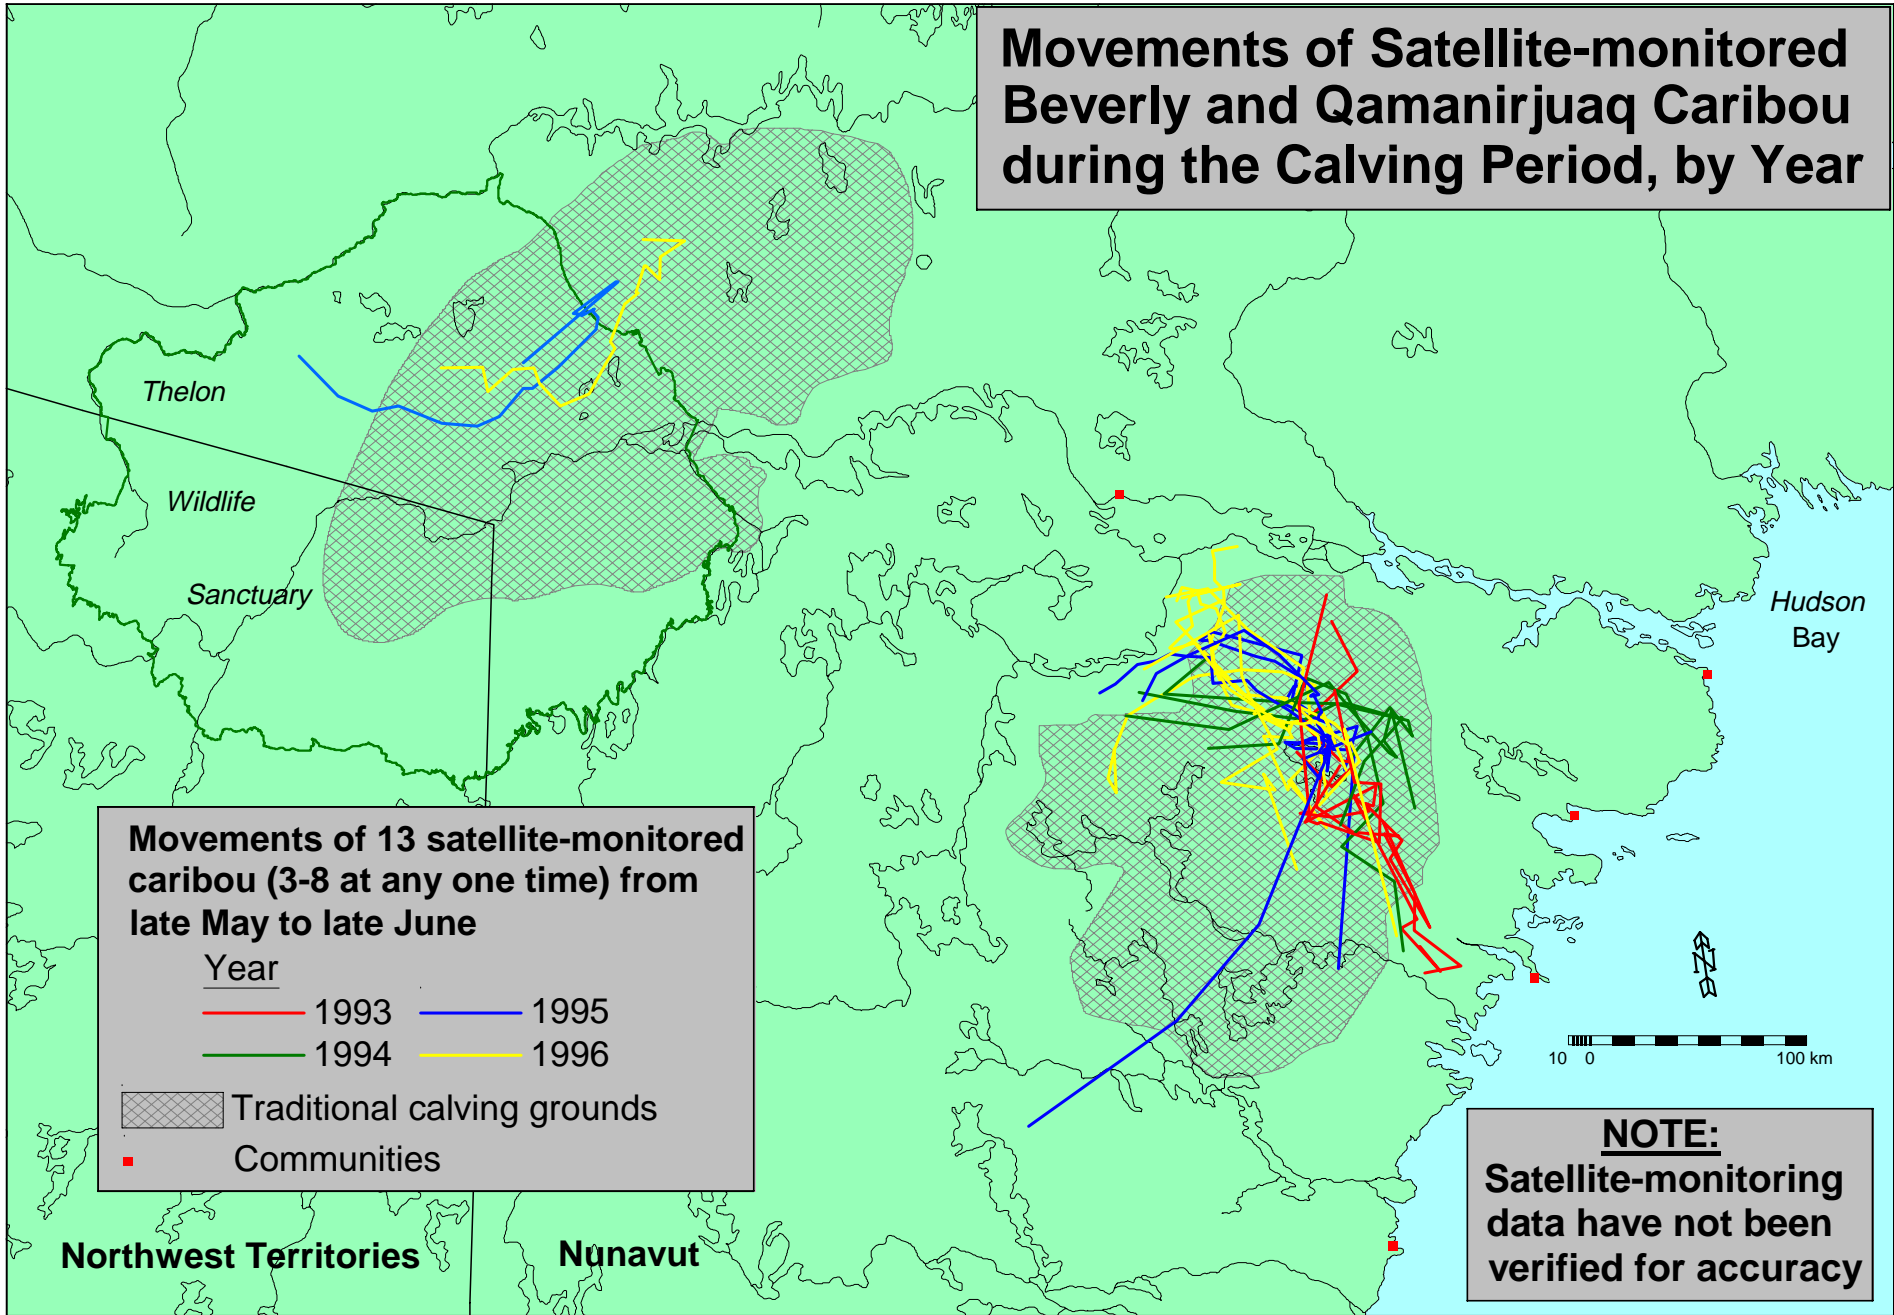

Movements of Satellite-monitored Beverly and Qamanirjuaq Caribou during the Calving Period, by Year

Movements of 13 satellite-monitored caribou (3-8 at any one time) from late May to late June

Year

 1993	 1995
 1994	 1996

 Traditional calving grounds

 Communities

NOTE:
Satellite-monitoring data have not been verified for accuracy