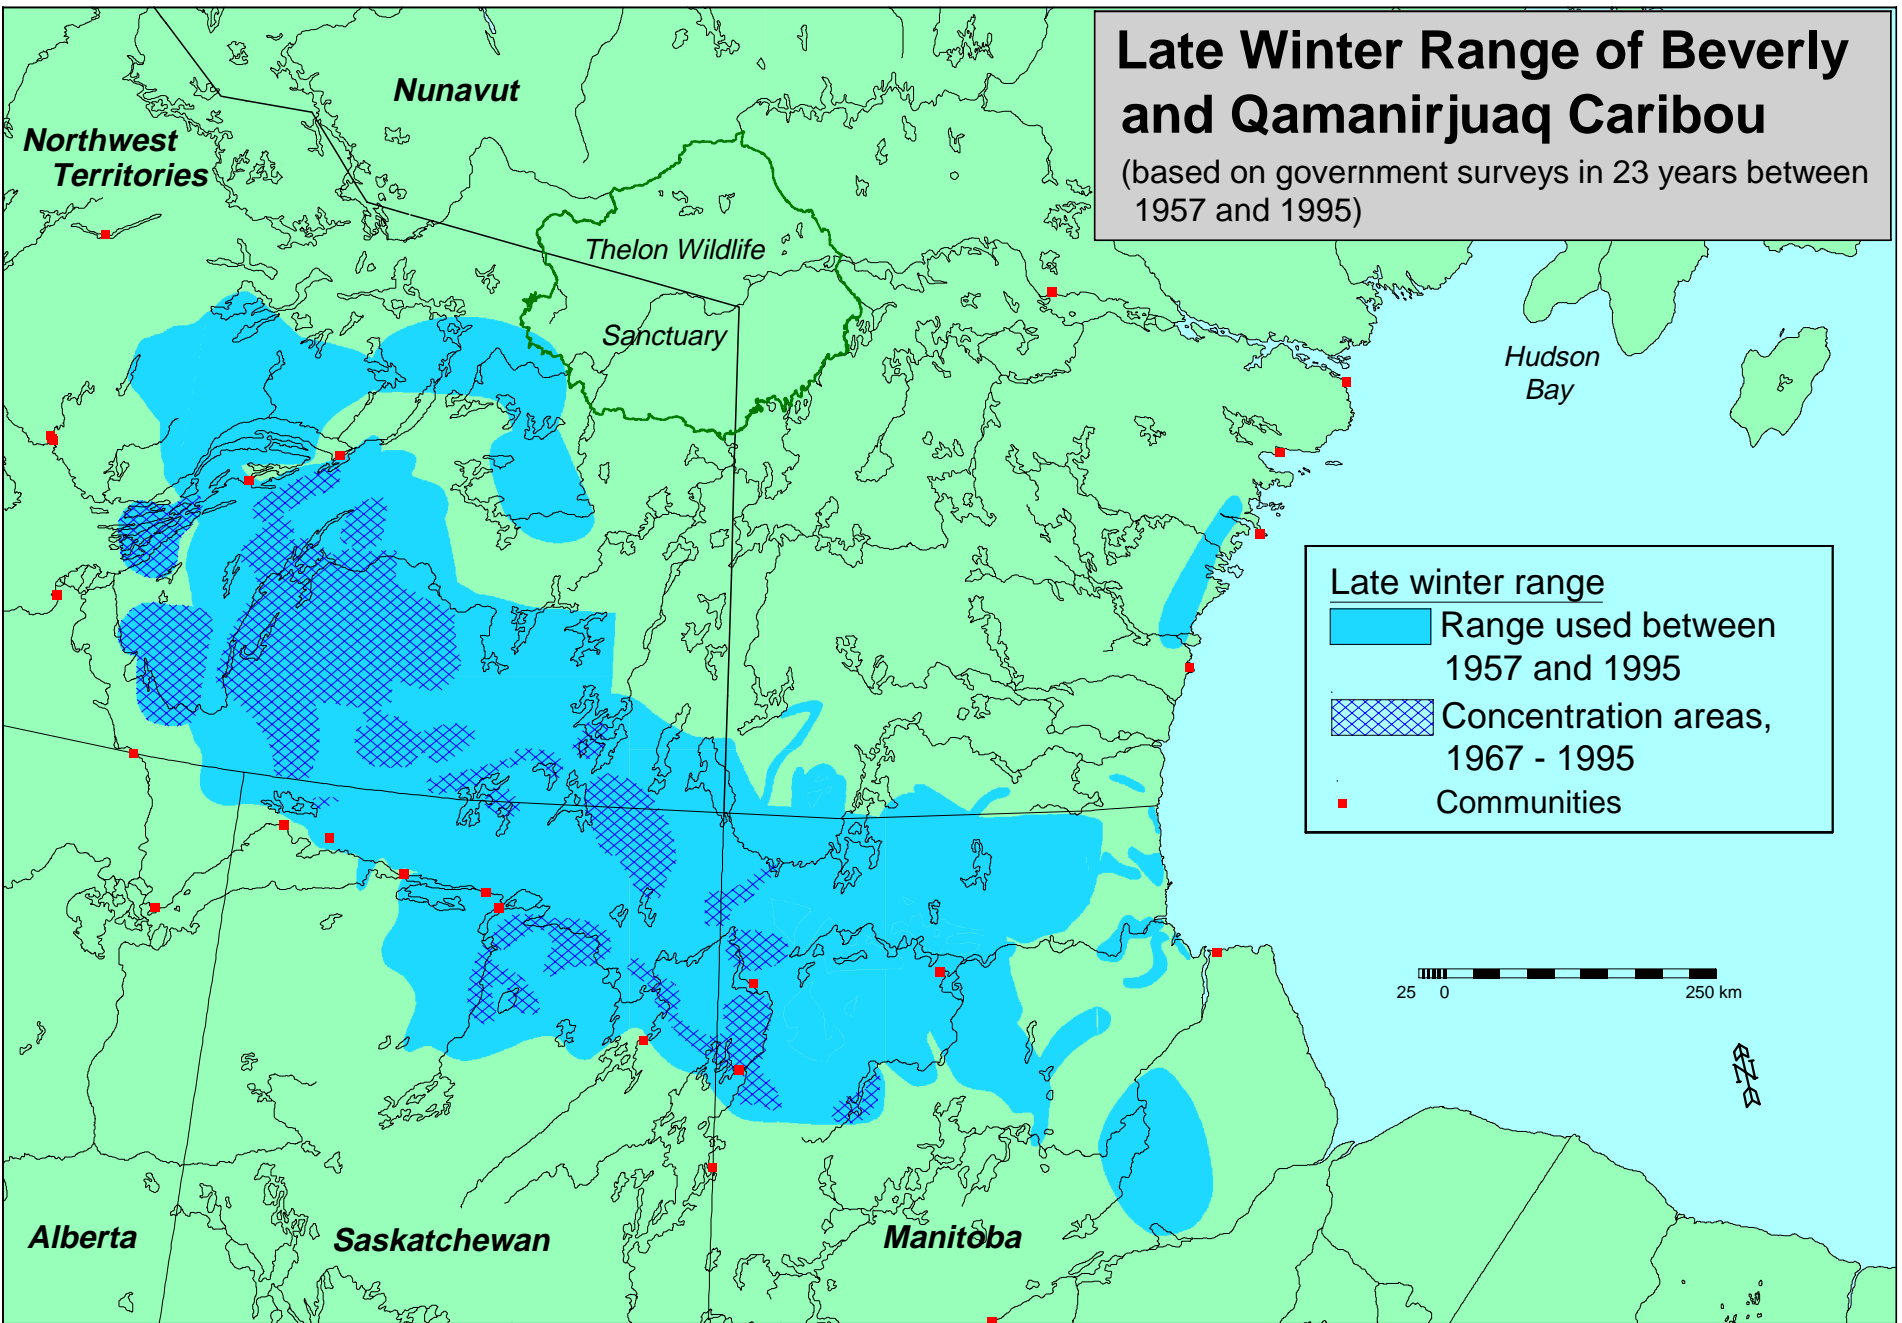

Late Winter Range of Beverly and Qamanirjuaq Caribou

(based on government surveys in 23 years between 1957 and 1995)

Late winter range

- Range used between 1957 and 1995
- Concentration areas, 1967 - 1995
- Communities

25 0 250 km

Northwest Territories

Nunavut

Thelon Wildlife Sanctuary

Sanctuary

Hudson Bay

Alberta

Saskatchewan

Manitoba