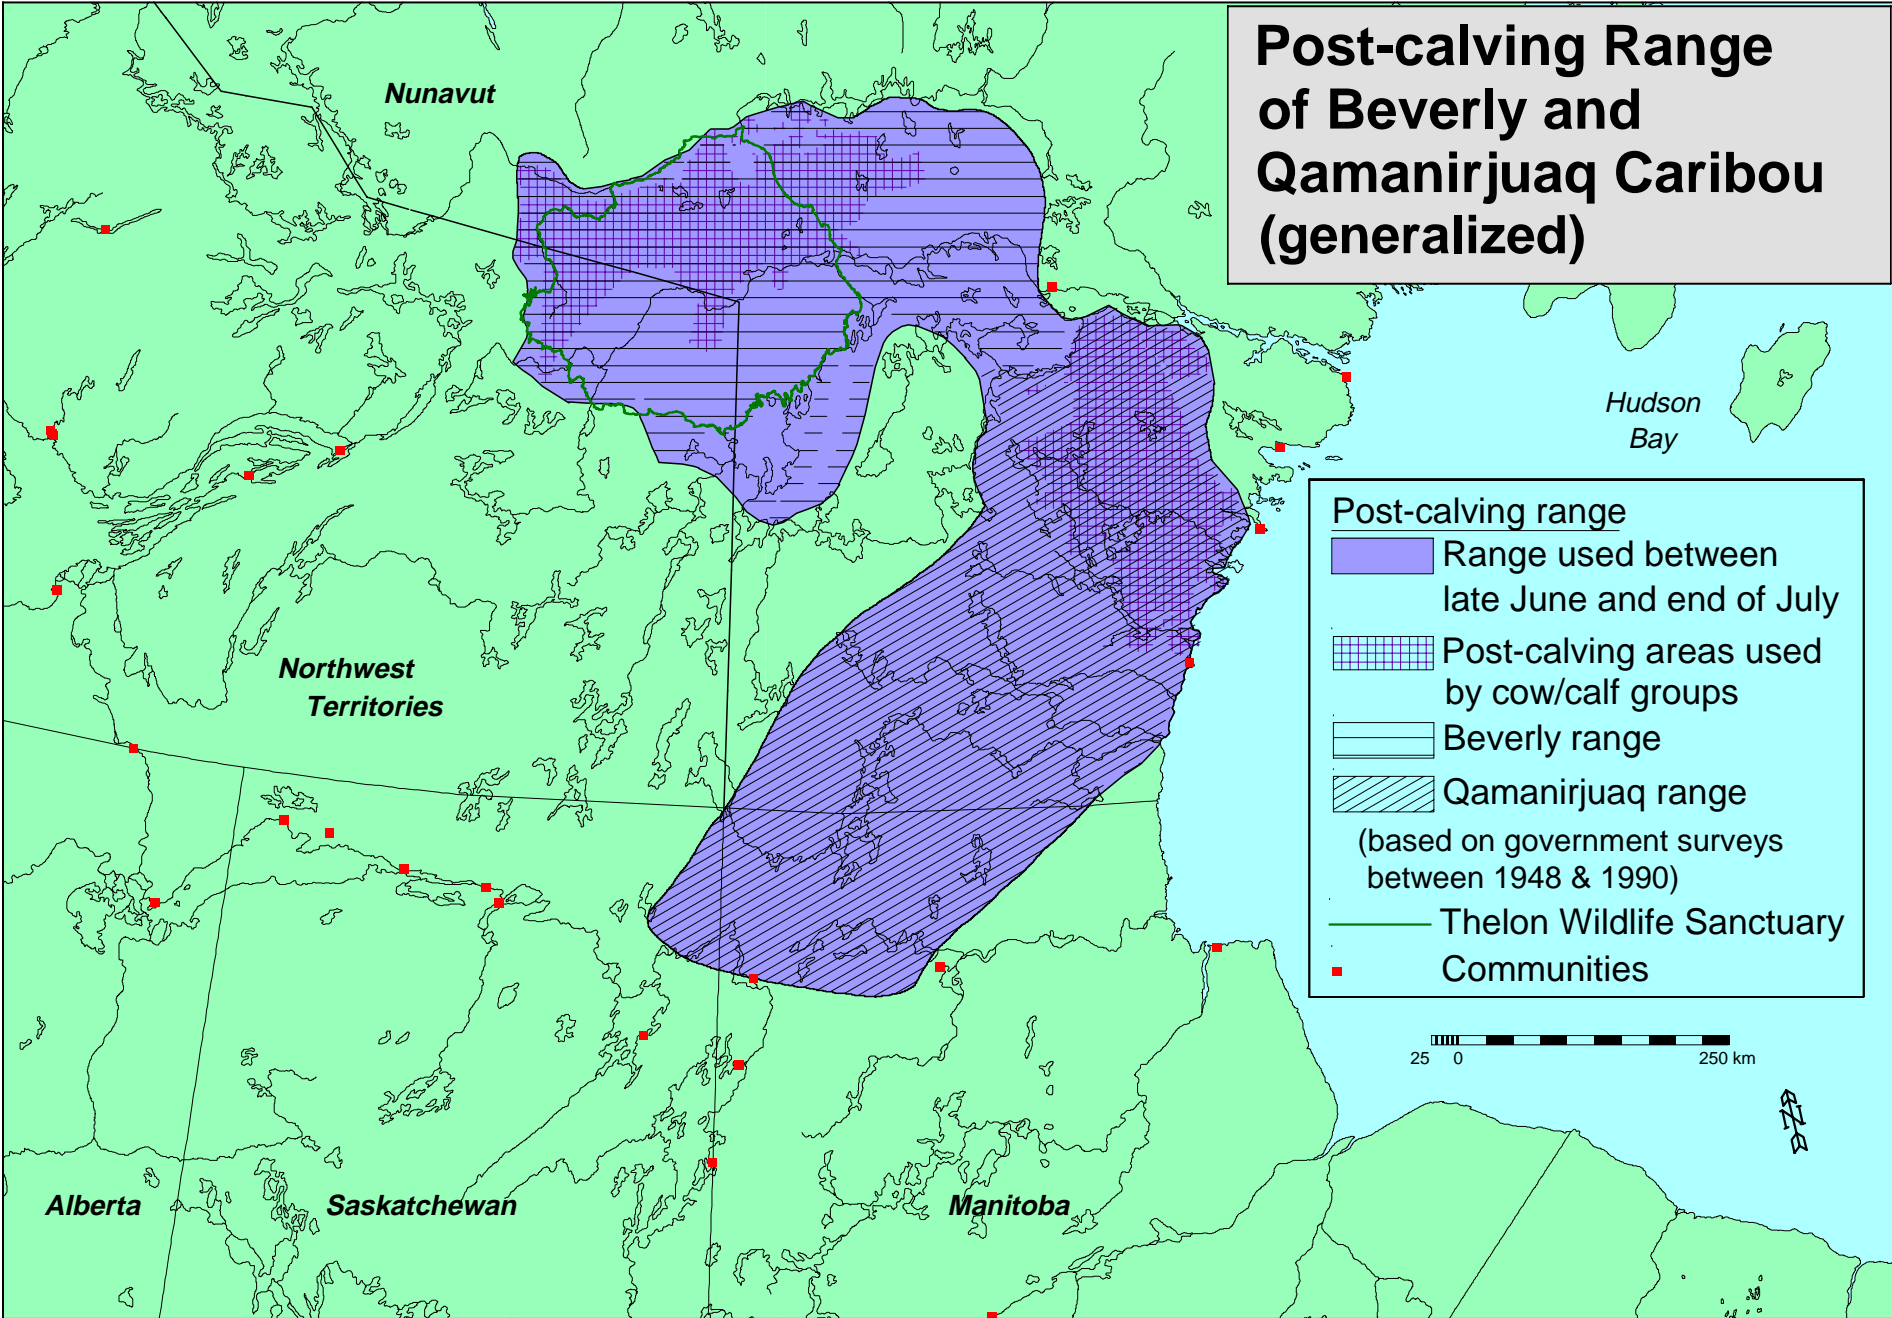

Post-calving Range of Beverly and Qamanirjuaq Caribou (generalized)

Post-calving range

- Range used between late June and end of July
- Post-calving areas used by cow/calf groups
- Beverly range
- Qamanirjuaq range (based on government surveys between 1948 & 1990)
- Thelon Wildlife Sanctuary
- Communities

Nunavut

Hudson Bay

Northwest Territories

Alberta

Saskatchewan

Manitoba

25 0 250 km