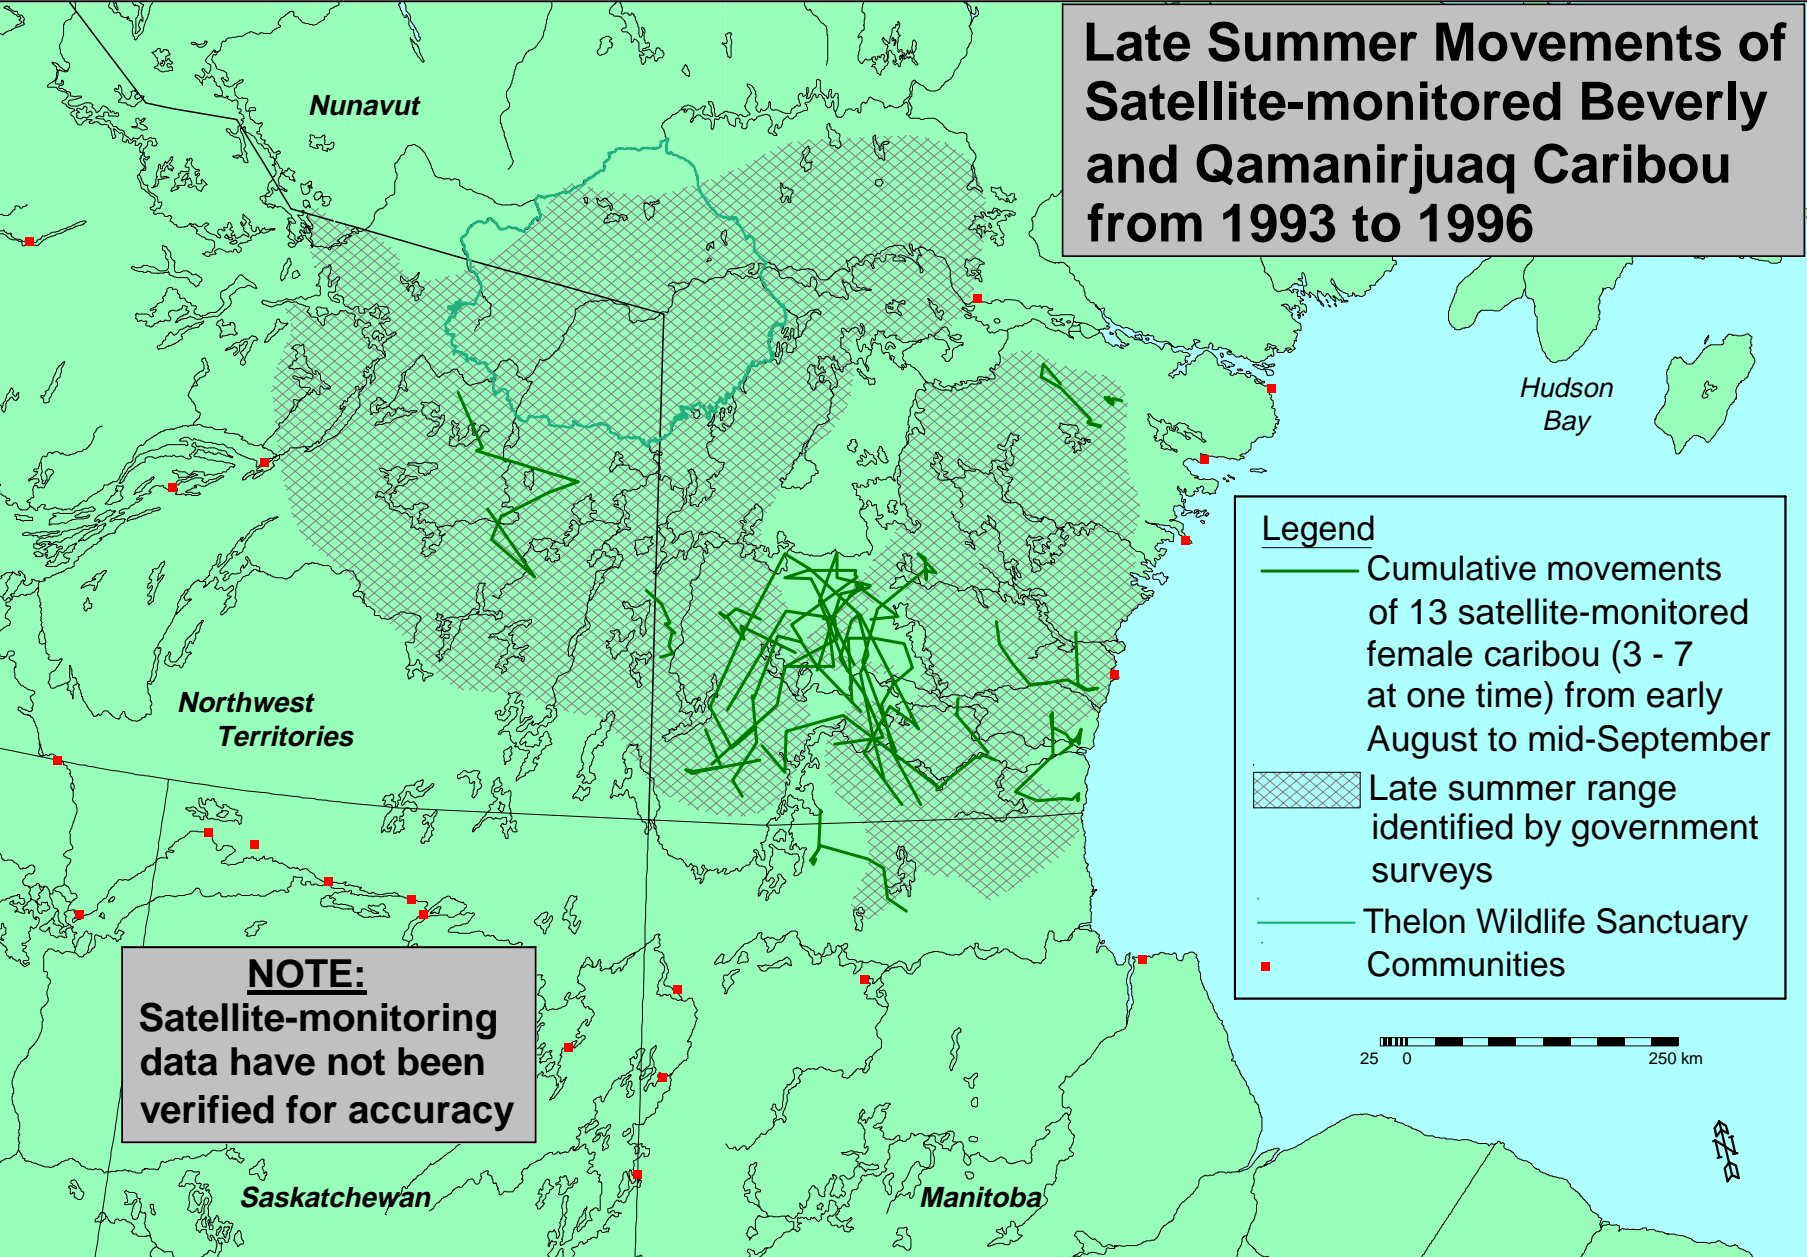

Late Summer Movements of Satellite-monitored Beverly and Qamanirjuaq Caribou from 1993 to 1996

NOTE:
Satellite-monitoring data have not been verified for accuracy

Legend

- Cumulative movements of 13 satellite-monitored female caribou (3 - 7 at one time) from early August to mid-September
- Late summer range identified by government surveys
- Thelon Wildlife Sanctuary
- Communities

25 0 250 km