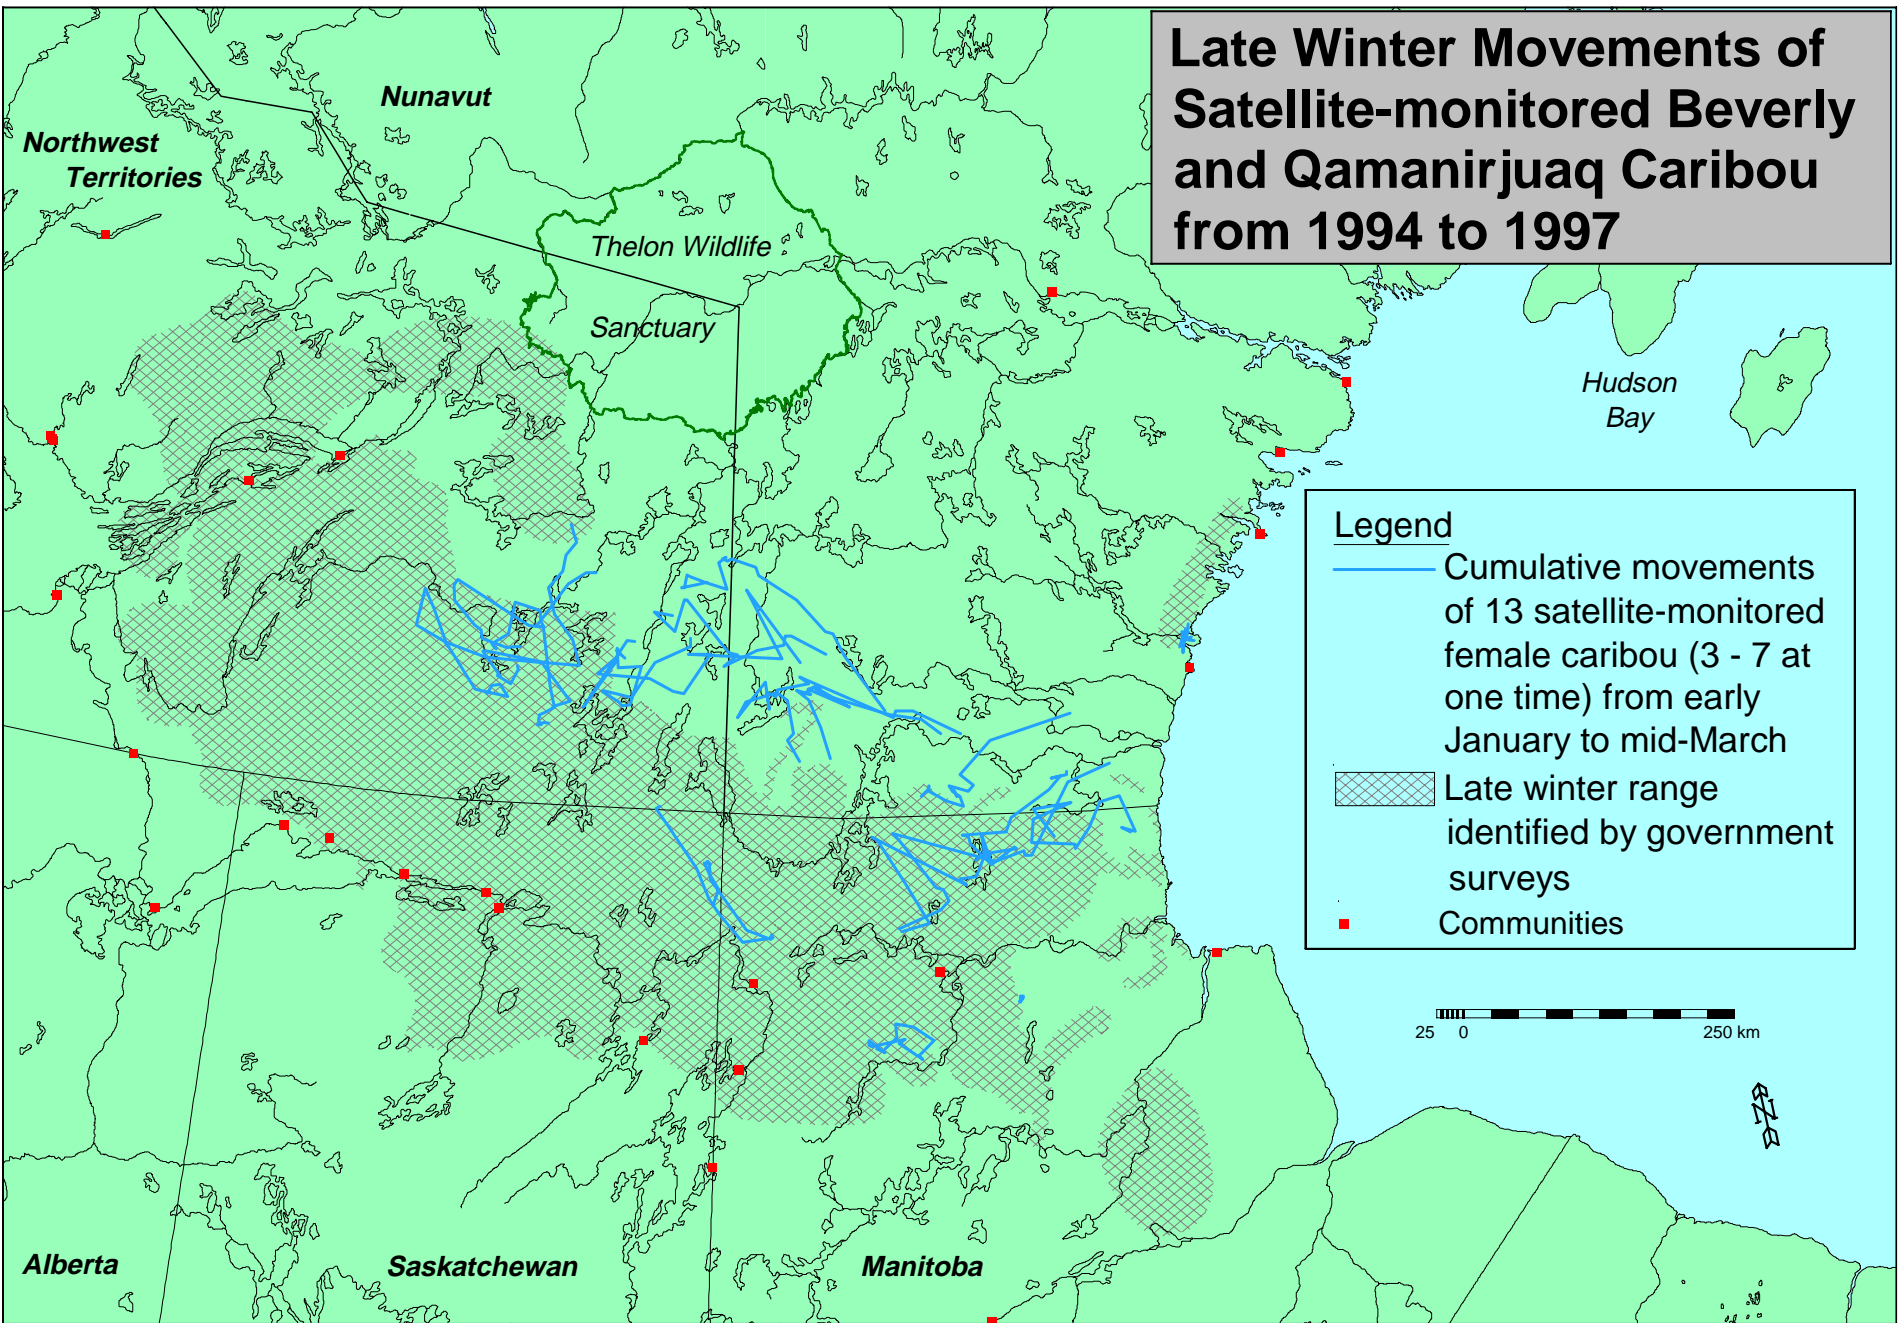

Late Winter Movements of Satellite-monitored Beverly and Qamanirjuaq Caribou from 1994 to 1997

Legend

- Cumulative movements of 13 satellite-monitored female caribou (3 - 7 at one time) from early January to mid-March
- ▨ Late winter range identified by government surveys
- Communities

25 0 250 km