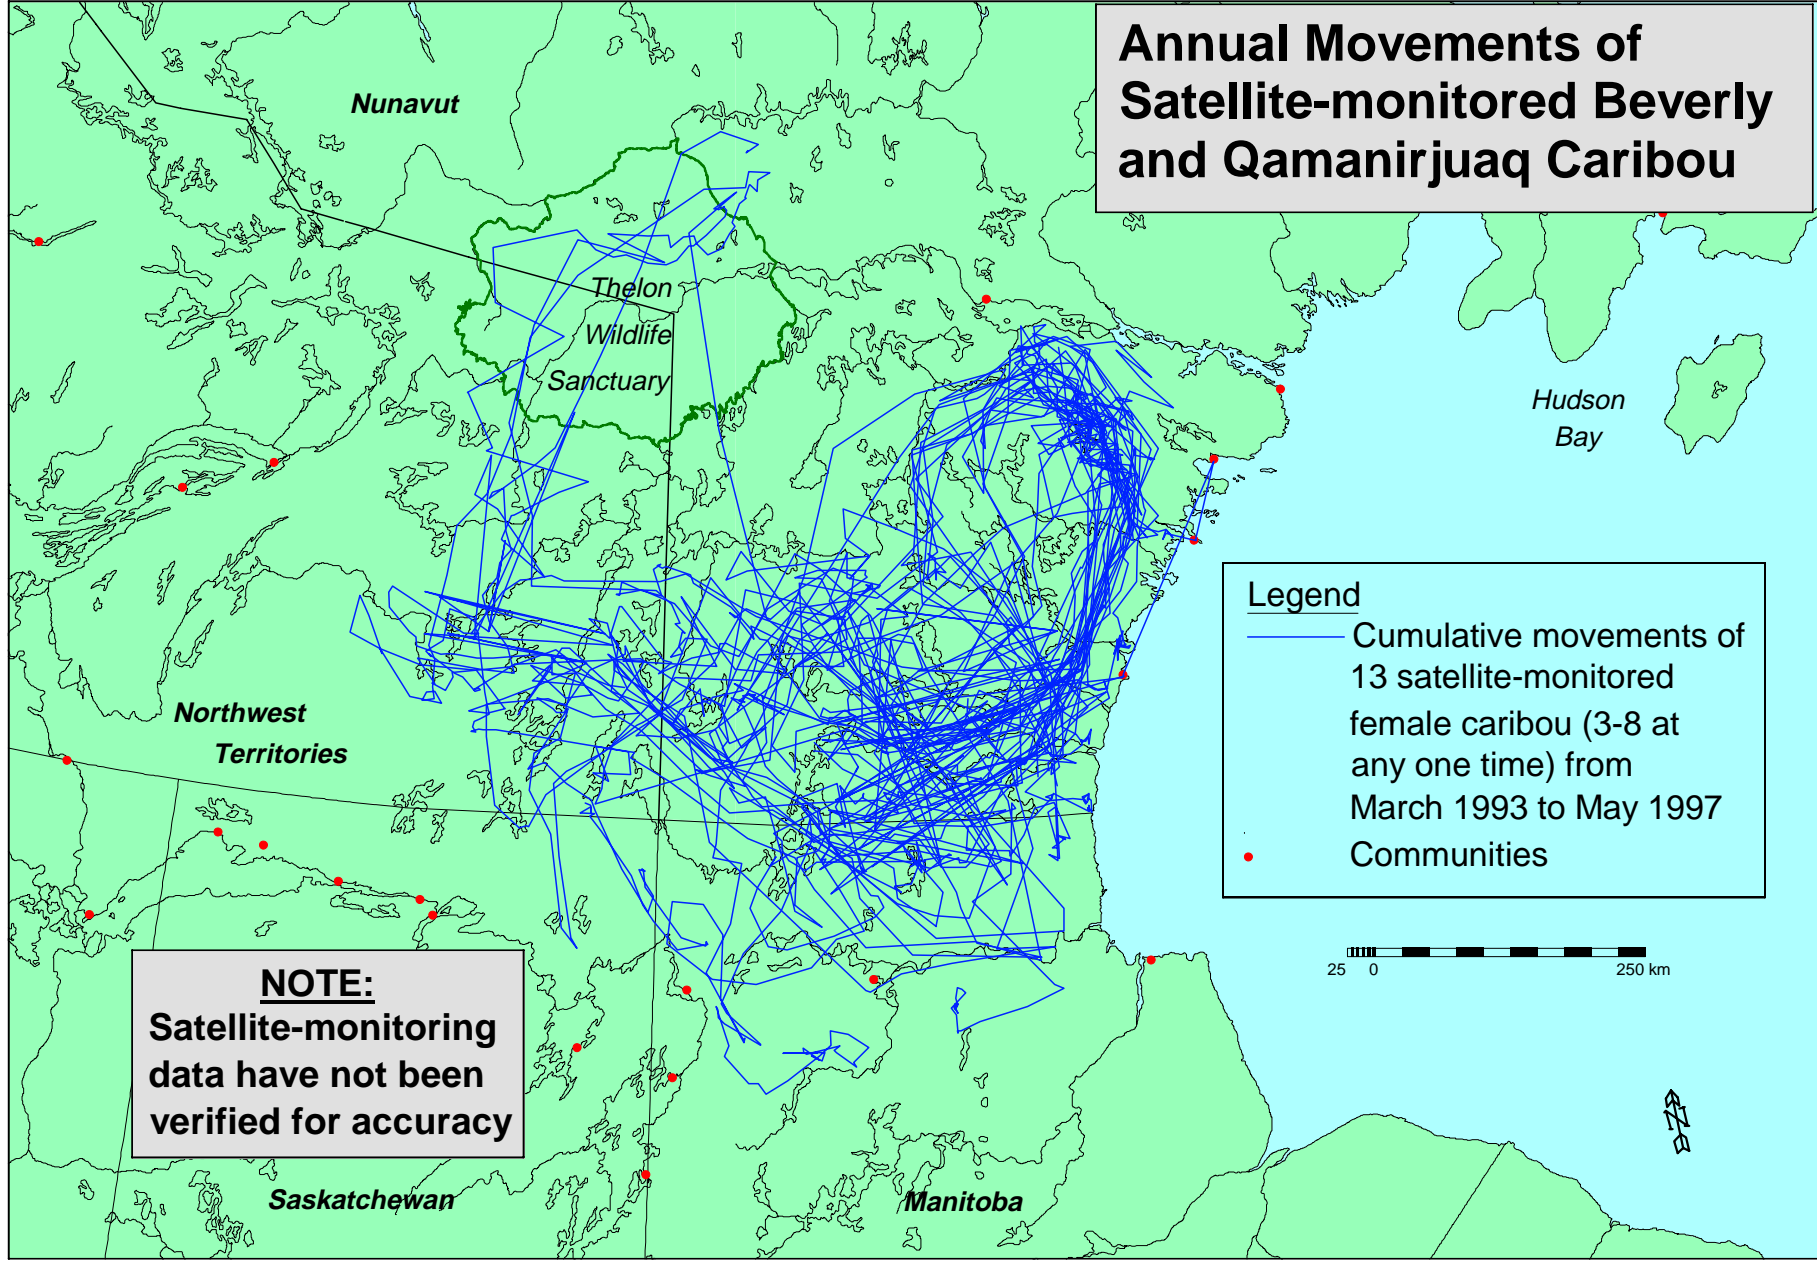

Annual Movements of Satellite-monitored Beverly and Qamanirjuaq Caribou

Legend
— Cumulative movements of 13 satellite-monitored female caribou (3-8 at any one time) from March 1993 to May 1997
• Communities

NOTE:
Satellite-monitoring data have not been verified for accuracy